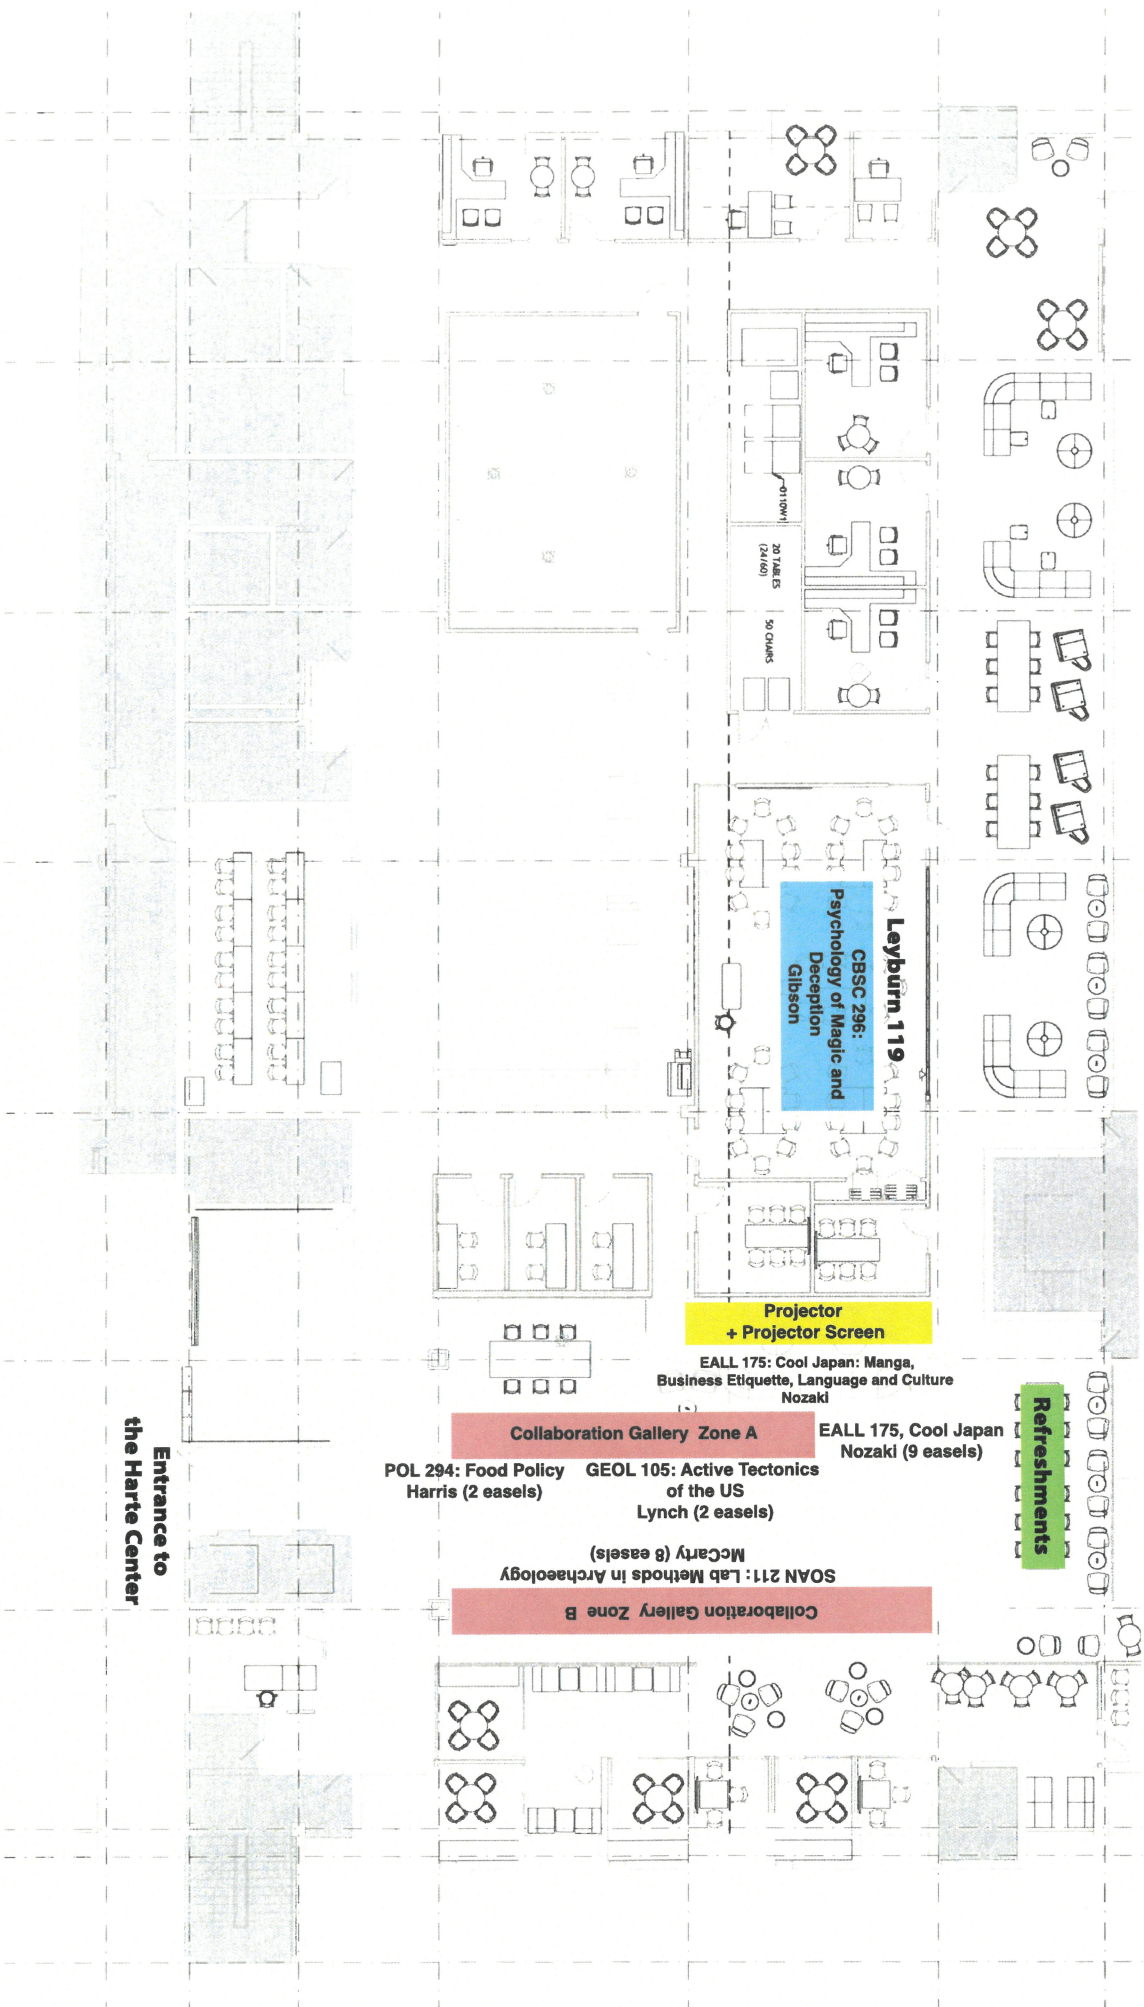

2023 Spring Term Festival Leyburn Library, Harte Center/Lower Level 1

Leyburn 119
CSCS 296:
Psychology of Magic and
Deception
Gibson

**Projector
+ Projector Screen**

**EALL 175: Cool Japan: Manga,
Business Etiquette, Language and Culture
Nozaki**

Collaboration Gallery Zone A

**EALL 175, Cool Japan
Nozaki (9 easels)**

**POL 294: Food Policy
Harris (2 easels)**

**GEOL 105: Active Tectonics
of the US
Lynch (2 easels)**

Refreshments

Collaboration Gallery Zone B

**SOAN 211: Lab Methods in Archaeology
McCarty (8 easels)**

**Entrance to
the Harte Center**